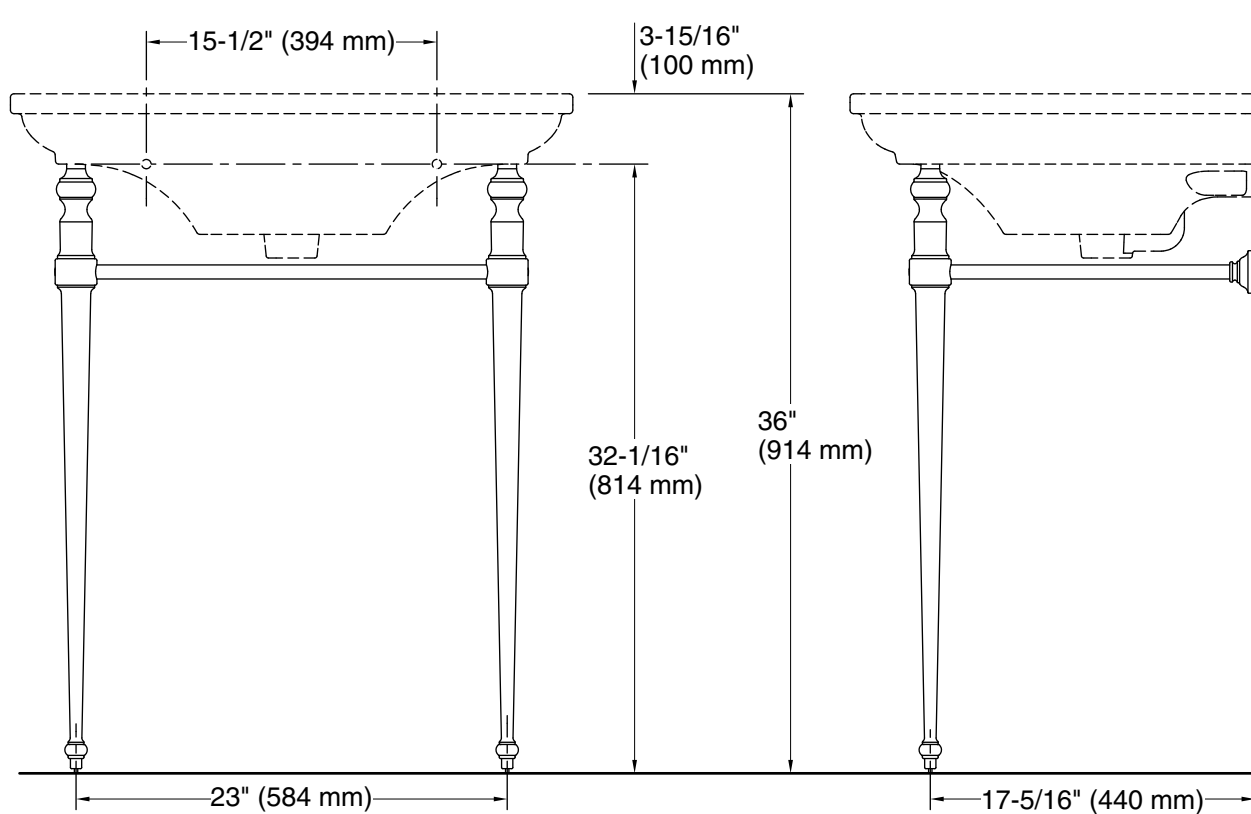

### Features

- Set of two legs.
- Combines with the K-2269 Memoirs Stately 30" (762 mm) bathroom sink basin for a complete console table solution.
- Includes a towel rail.
- Integrated leveling feature.
- Coordinates with other products in the Memoirs collection.

### Technical Information

All product dimensions are nominal.

Material: Brass